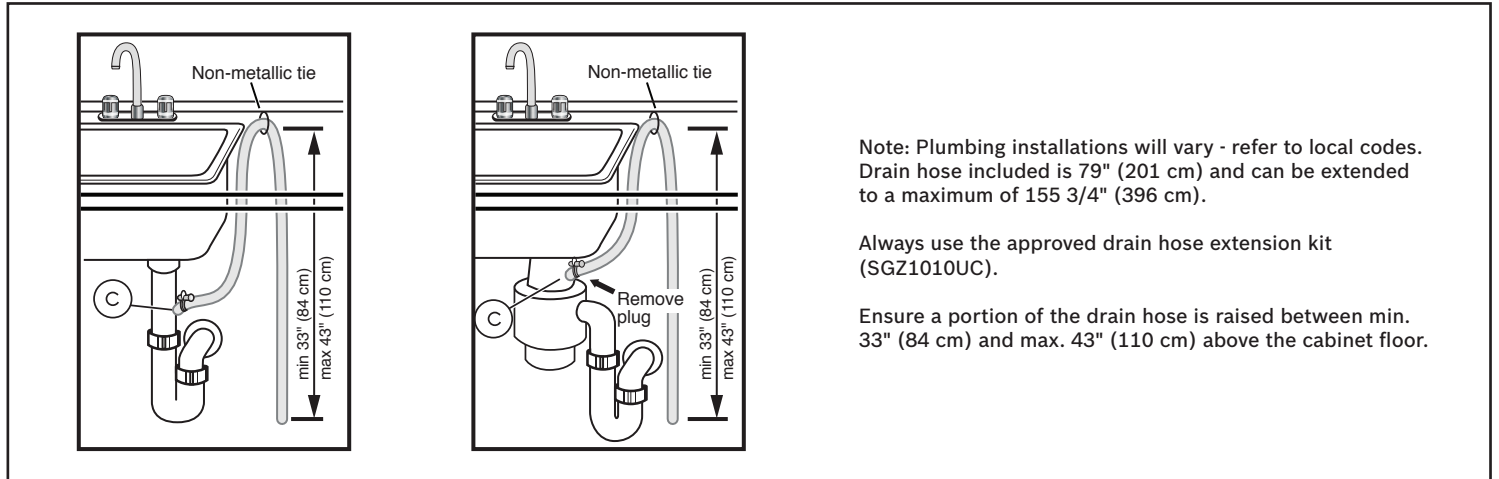

Notes: All height, width and depth dimensions are shown in inches. BSH reserves the absolute and unrestricted right to change product materials and specifications, at any time, without notice. Consult the product's installation instructions for final dimensional data and other details prior to making cutout.

4/25-EXCL

24" Recessed Handle Dishwasher

300 Series – Stainless Steel SHE53B75UC

BOSCH

Invented for life

Installation Details

Accessories: To purchase Bosch accessories, cleaners & parts please visit www.bosch-home.com/us/store or call 1-800-944-2904 (Mon to Fri 5 am to 6 pm PST, Sat 6 am to 3 pm PST).