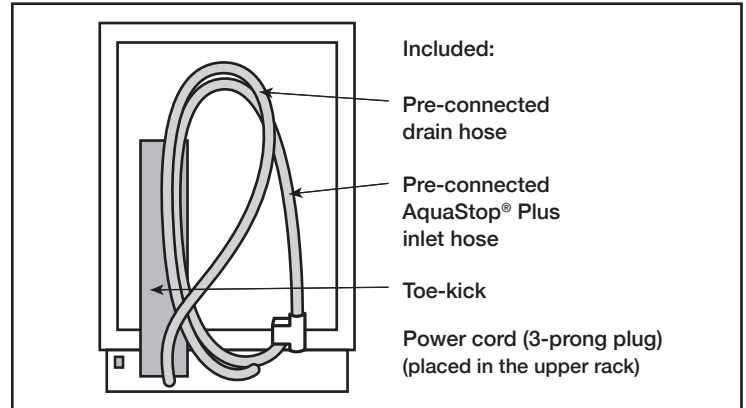

Notes: All height, width and depth dimensions are shown in inches. BSH reserves the absolute and unrestricted right to change product materials and specifications, at any time, without notice. Consult the product's installation instructions for final dimensional data and other details prior to making cutout.

4/25-EXCL

24" Recessed Handle Dishwasher

300 Series – Stainless Steel SHE53B75UC

BOSCH

Invented for life

Accessories: To purchase Bosch accessories, cleaners & parts please visit www.bosch-home.com/us/store or call 1-800-944-2904 (Mon to Fri 5 am to 6 pm PST, Sat 6 am to 3 pm PST).