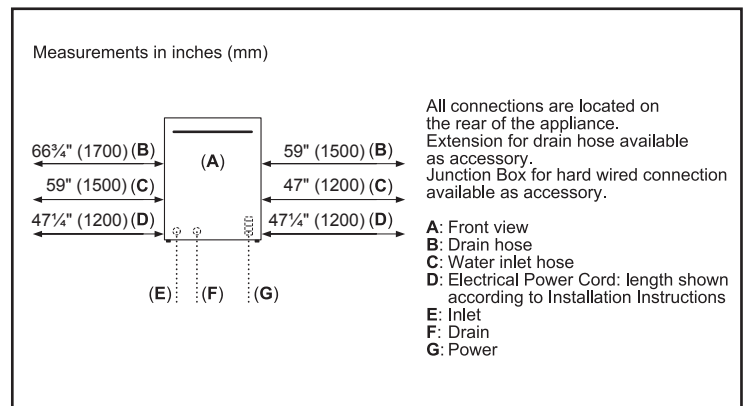

24" Recessed Handle Dishwasher

300 Series – Stainless Steel SHE53B75UC

BOSCH

Invented for life

Accessories: To purchase Bosch accessories, cleaners & parts please visit www.bosch-home.com/us/store or call 1-800-944-2904 (Mon to Fri 5 am to 6 pm PST, Sat 6 am to 3 pm PST).

Notes: All height, width and depth dimensions are shown in inches. BSH reserves the absolute and unrestricted right to change product materials and specifications, at any time, without notice. Consult the product's installation instructions for final dimensional data and other details prior to making cutout.

Warranties: Please see Use & Care manual or Bosch website for statement of limited warranty.

For more information on our entire line of products, go to www.bosch-home.com/us or call 1-800-944-2904

© BSH Home Appliances Corporation. All rights reserved. Bosch is a registered trademark of Robert Bosch GmbH.

4/25-EXCL